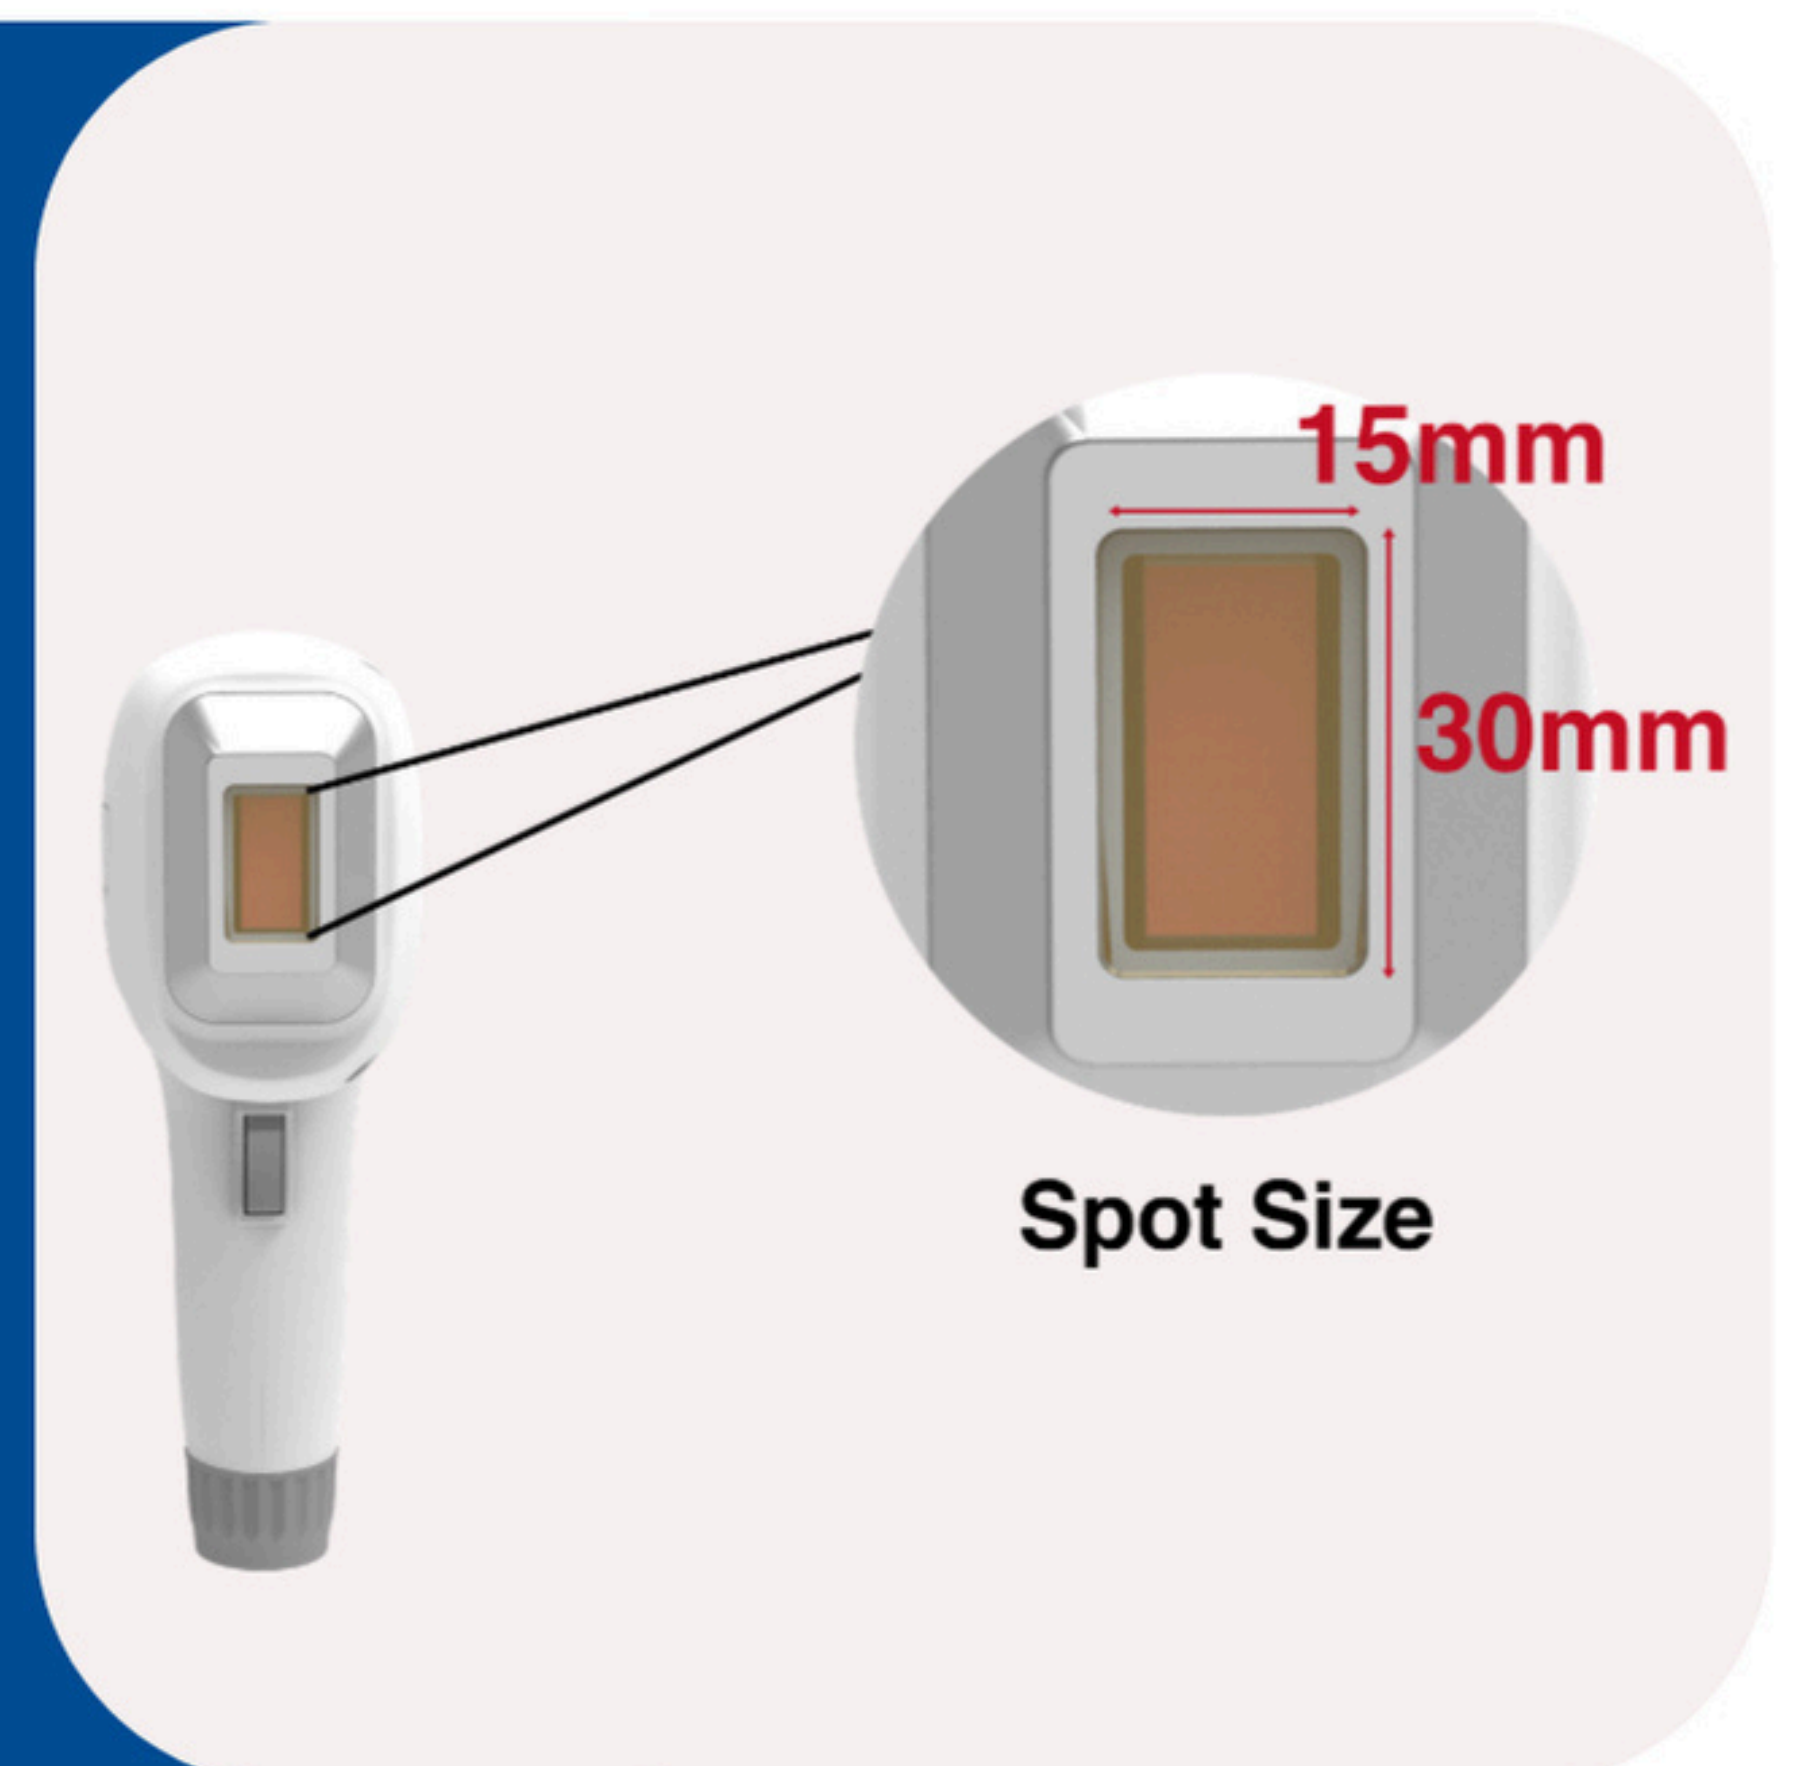

PLUTUS SUPER ICE ❄️ WORKS WELL FOR LIGHT TO DARK SKIN

Fitzpatrick Skin Type Compatibility (I - VI)

VERSATILE COVERAGE: EFFECTIVE HAIR REMOVAL FOR EVERY AREA

- ❄️ **Facial Areas:** Nostrils, Ears, Upper Lip, Chin, Sideburns, & Jawline.
- ❄️ **Body Areas:** Arms, Underarms, Chest, Back & Legs.
- ❄️ **Sensitive Areas:** Brazilian, Bikini Line, & Other Delicate Zones.

ADVANCED COOLING TECHNOLOGY

- ❄️ **Sapphire Cooling Tip** ensures clients have a comfortable experience when the treatment probe makes contact on the skin's surface.
- ❄️ **Dual Cooling System** A 2-Set, 450W TEC (Thermoelectric Cooling) mechanism powers the system.

EVER LASTING APPLICATOR WITH CONVENIENT USER INTERFACE

X-Large Spot Size (15mm x 30mm)

- ❄️ The X-Large Spot Size ensures shorter treatment times, particularly when covering large areas

User-Friendly Interface