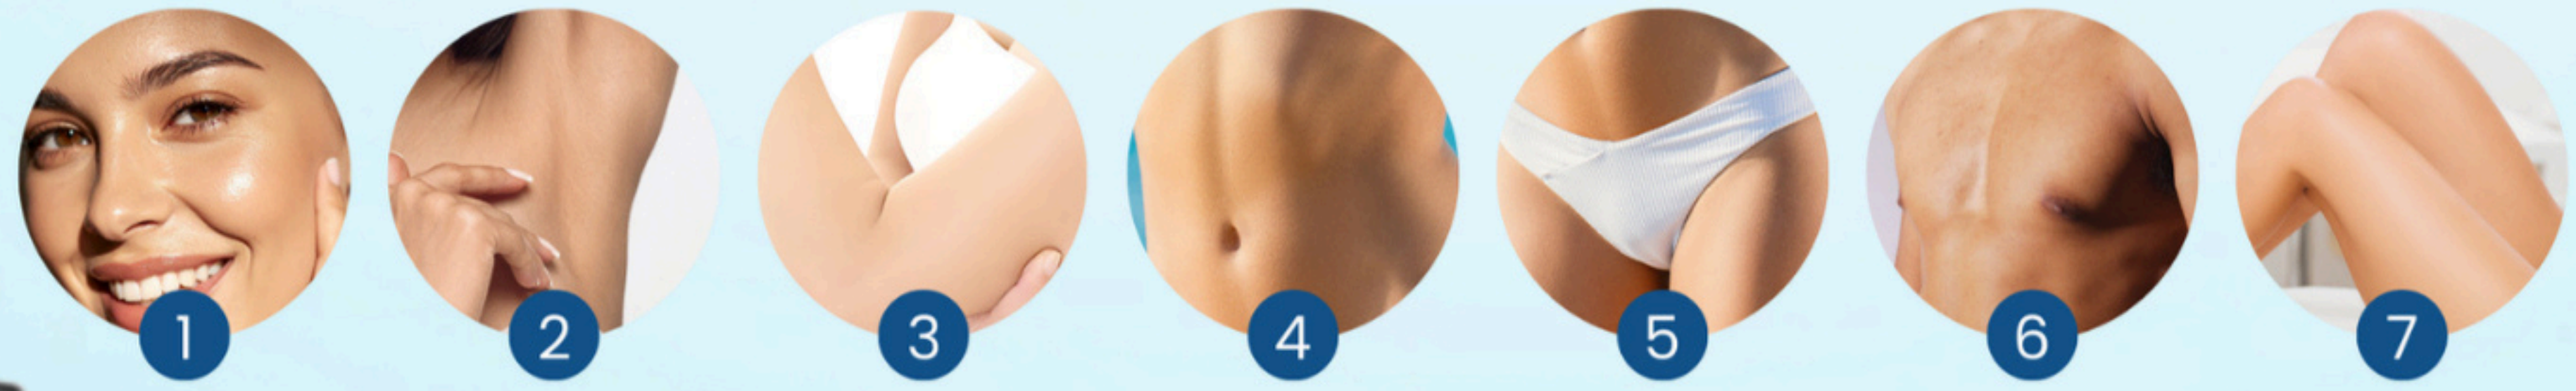

RETURN ON INVESTMENT

Inevitable Promise: There Will Never Be Another More Affordable Laser Device ... Ever

MSRP: ~~$36,900~~
Limited Time Offer: $19,995

$2,995 Down Payment
$349 /Month
(Taxes/Interest Extra)

See **how much** this **device** can make you...

(Spoiler Alert: it's up to $1K/day and $240k/year)