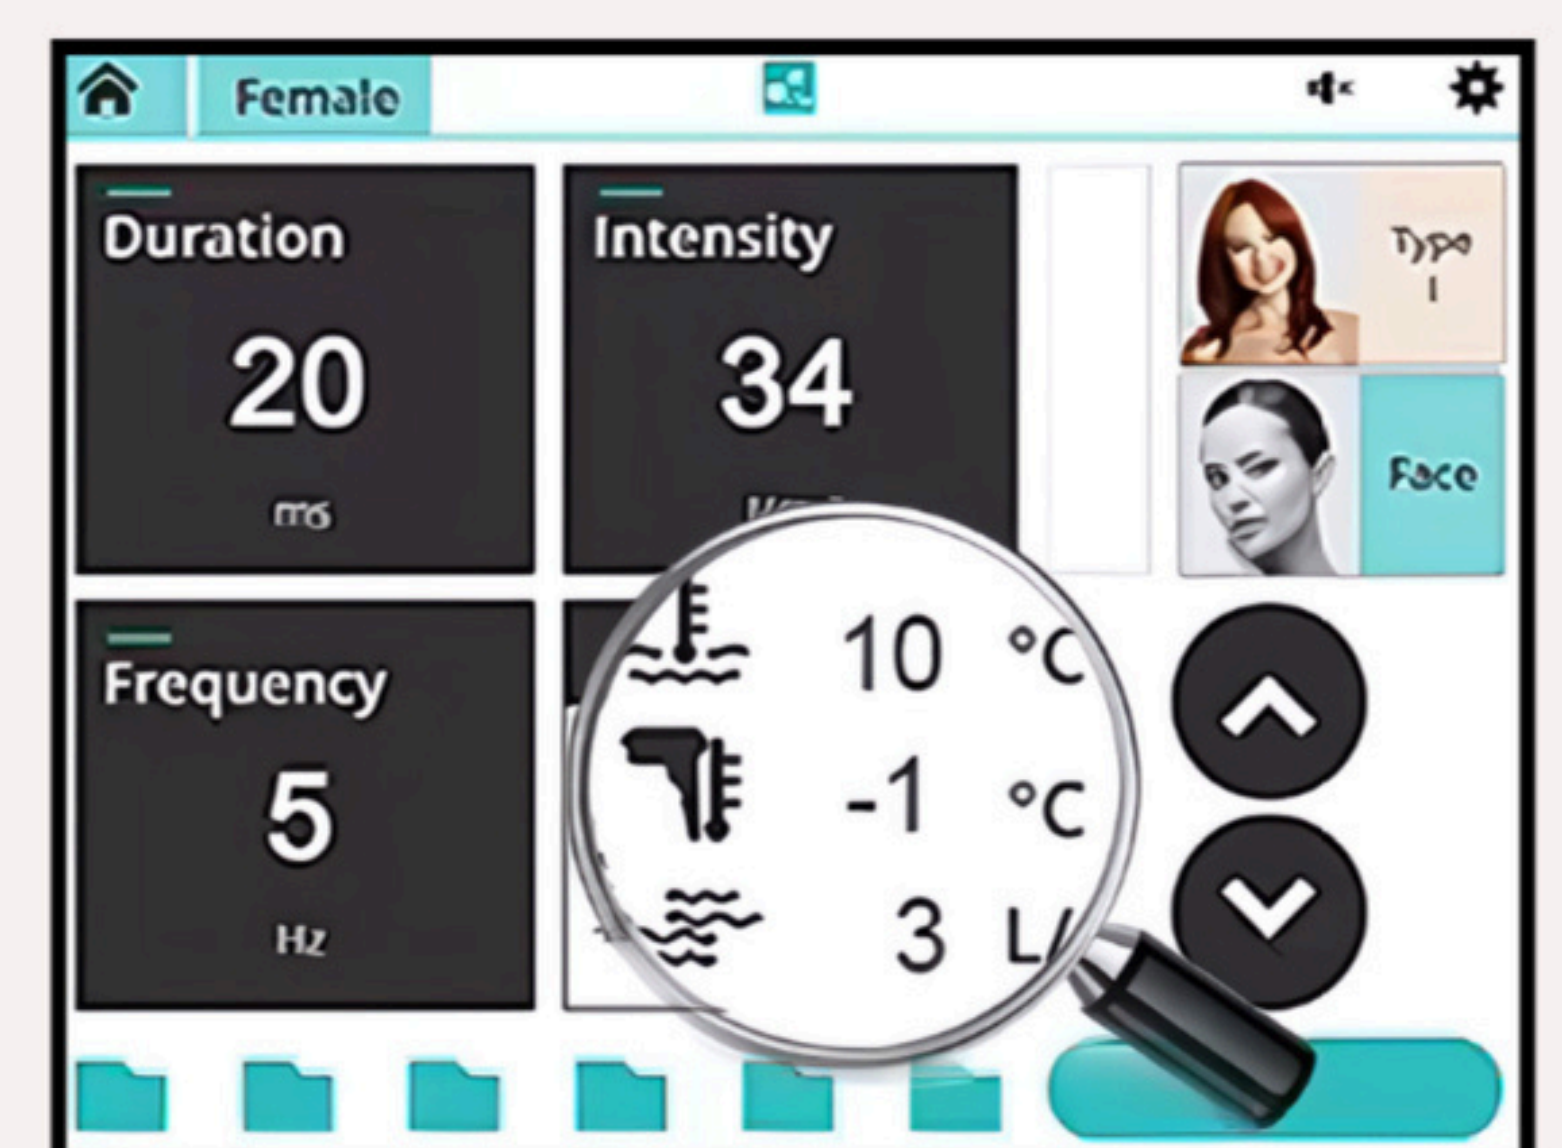

EVER LASTING APPLICATOR WITH CONVENIENT USER INTERFACE

X-Large Spot Size (15mm x 30mm)

- ❄️ The X-Large Spot Size ensures shorter treatment times, particularly when covering large areas

User-Friendly Interface

- ❄️ **Built-In Monitors** for Optimal Safety and Performance
- ❄️ **10.4" TFT LCD Screen**
- ❄️ **2.4" LCD Screen on the Applicator**

Treatment Modes

- ❄️ **Smart Mode:** Offers Automated treatment settings
- ❄️ **Expert Mode:** This mode allows the operator to adjust parameters manually